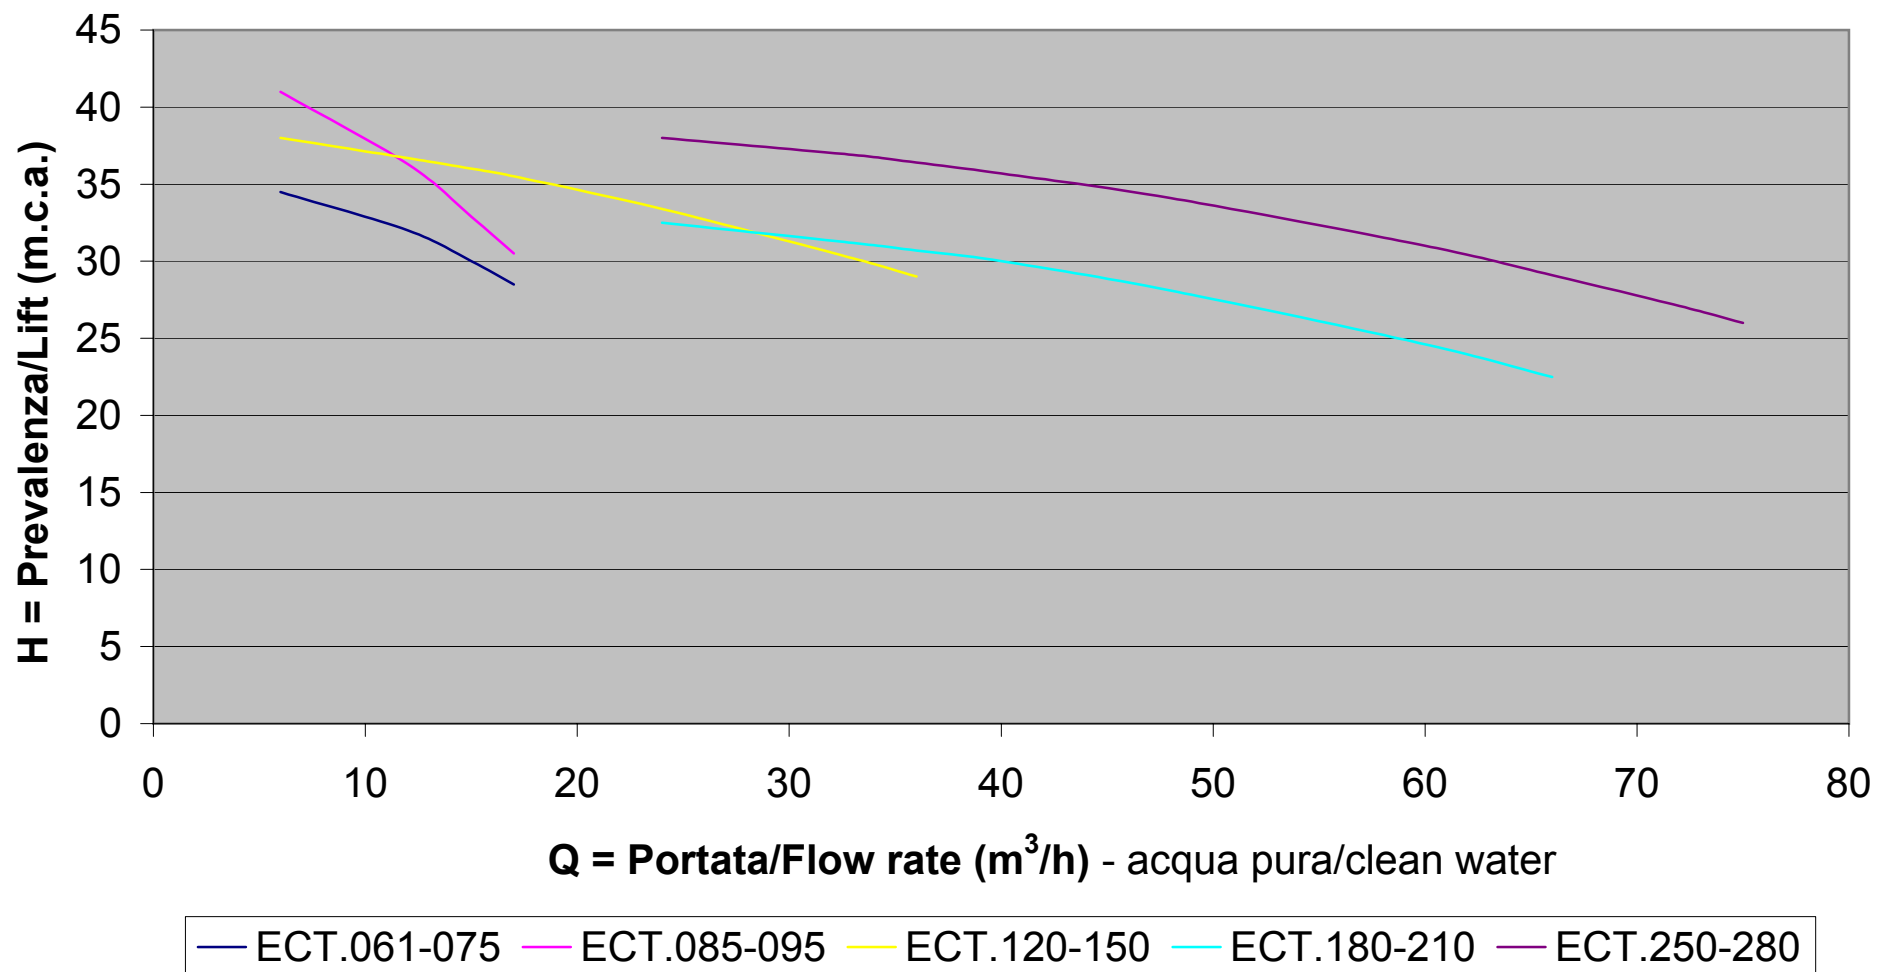

## Grafico performances pompe/Graphic for pump performances

ECT.005/CHP ÷ ECT.045/CHP

## Grafico performances pompe/Graphic for pump performances

ECT.061/CHP ÷ ECT.280/CS STT